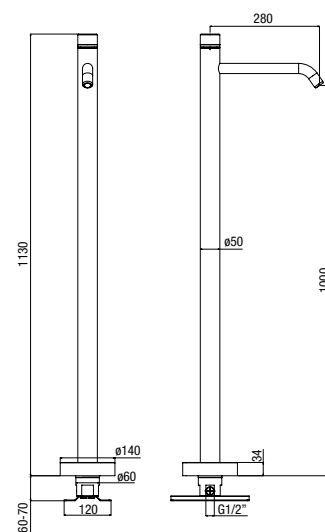

PO 691 ...

CR OR OS OI NK

batteria lavabo tre fori, senza scarico
three holes basin mixer, without waste
mélangeur lavabo trois trous, sans vidage

SC 010

CR OR OS OI NK

scarico click-clack
waste click-clack
vidage click-clack