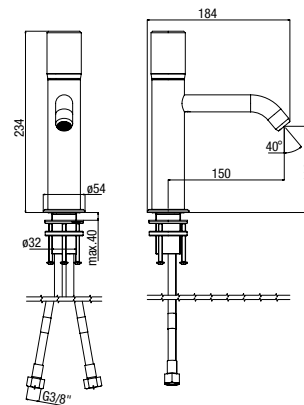

size **M**

PO 176 ...

CR OR OS OI NK

monocomando lavabo, senza scarico
single-lever basin mixer, without waste
lavabo monocommande, sans vidage

SC 010

CR OR OS OI NK

scarico click-clack
waste click-clack
vidage click-clack

size **T**

PO 177 ...

CR OR OS OI NK

monocomando lavabo alto, senza scarico
single-lever "high" basin mixer, without waste
lavabo monocommande "haut", sans vidage

SC 010

CR OR OS OI NK

scarico click-clack
waste click-clack
vidage click-clack

Scatola incasso compresa
Metal built-in box included
Boîtier metal d'encastrement fourni

PO 876 ...

CR OR OS OI NK

monocomando lavabo incasso
concealed single-lever basin mixer
lavabo mural monocommande