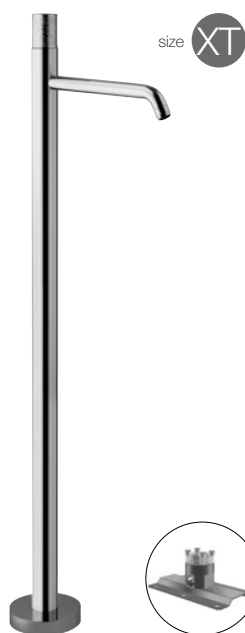

**SC 010**

CR OR OS OI NK

scarico click-clack  
*waste click-clack*  
 vidage click-clack

size **T**

**PO 177 ...**

CR OR OS OI NK

monocomando lavabo alto, senza scarico  
*single-lever "high" basin mixer, without waste*  
 lavabo monocommande "haut", sans vidage

**SC 010**

CR OR OS OI NK

scarico click-clack  
*waste click-clack*  
 vidage click-clack

 Scatola incasso compresa  
*Metal built-in box included*  
 Boîtier metal d'encastrement fourni

**PO 876 ...**

CR OR OS OI NK

monocomando lavabo incasso  
*concealed single-lever basin mixer*  
 lavabo mural monocommande

### PO 278 ...

CR OR OS OI NK

monocomando lavabo a pavimento  
*floor mounted single-lever basin mixer*  
 lavabo monocommande è étage