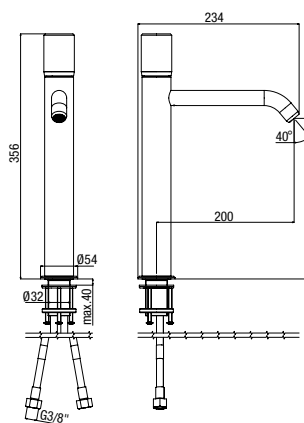

size **M**

PO 176 ...

CR OR OS OI NK

monocomando lavabo, senza scarico
single-lever basin mixer, without waste
lavabo monocommande, sans vidage

SC 010

CR OR OS OI NK

scarico click-clack
waste click-clack
vidage click-clack

size **T**

PO 177 ...

CR OR OS OI NK

monocomando lavabo alto, senza scarico
single-lever "high" basin mixer, without waste
lavabo monocommande "haut", sans vidage

SC 010

CR OR OS OI NK

scarico click-clack
waste click-clack
vidage click-clack

Scatola incasso compresa
Metal built-in box included
Boîtier metal d'encastrement fourni

PO 876 ...

CR OR OS OI NK

monocomando lavabo incasso
concealed single-lever basin mixer
lavabo mural monocommande