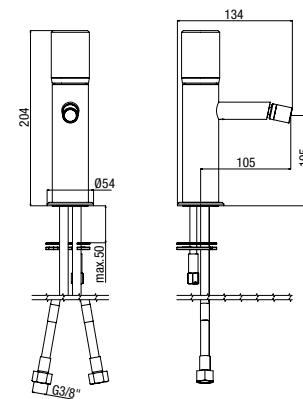

PO 201 ...

CR	OR	OS	OI	NK

monocomando bidet, senza scarico
single-lever bidet mixer, without waste
bidet monocommande, sans vidage

SC 010

CR	OR	OS	OI	NK

scarico click-clack
waste click-clack
vidage click-clack