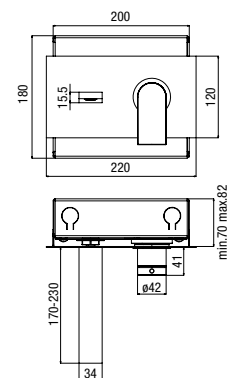

SC 010 CR

scarico click-clack
waste click-clack
vidage click-clack

Scatola incasso compresa
Metal built-in box included
Boîtier metal d'encastrement fourni

SA 73876/17 CR

monocomando lavabo incasso, bocca 170 mm.
concealed single-lever basin mixer, 170 mm. spout
lavabo mural monocommande encastré, bec 170 mm.

SA 73876/23 CR

monocomando lavabo incasso, bocca 230 mm.
concealed single-lever basin mixer, 230 mm. spout
lavabo mural monocommande encastré, bec 230 mm.

SA 73221 CR

monocomando bidet, scarico 1 1/4"
single-lever bidet mixer, 1 1/4" pop-up waste
bidet monocommande, vidage 1 1/4"