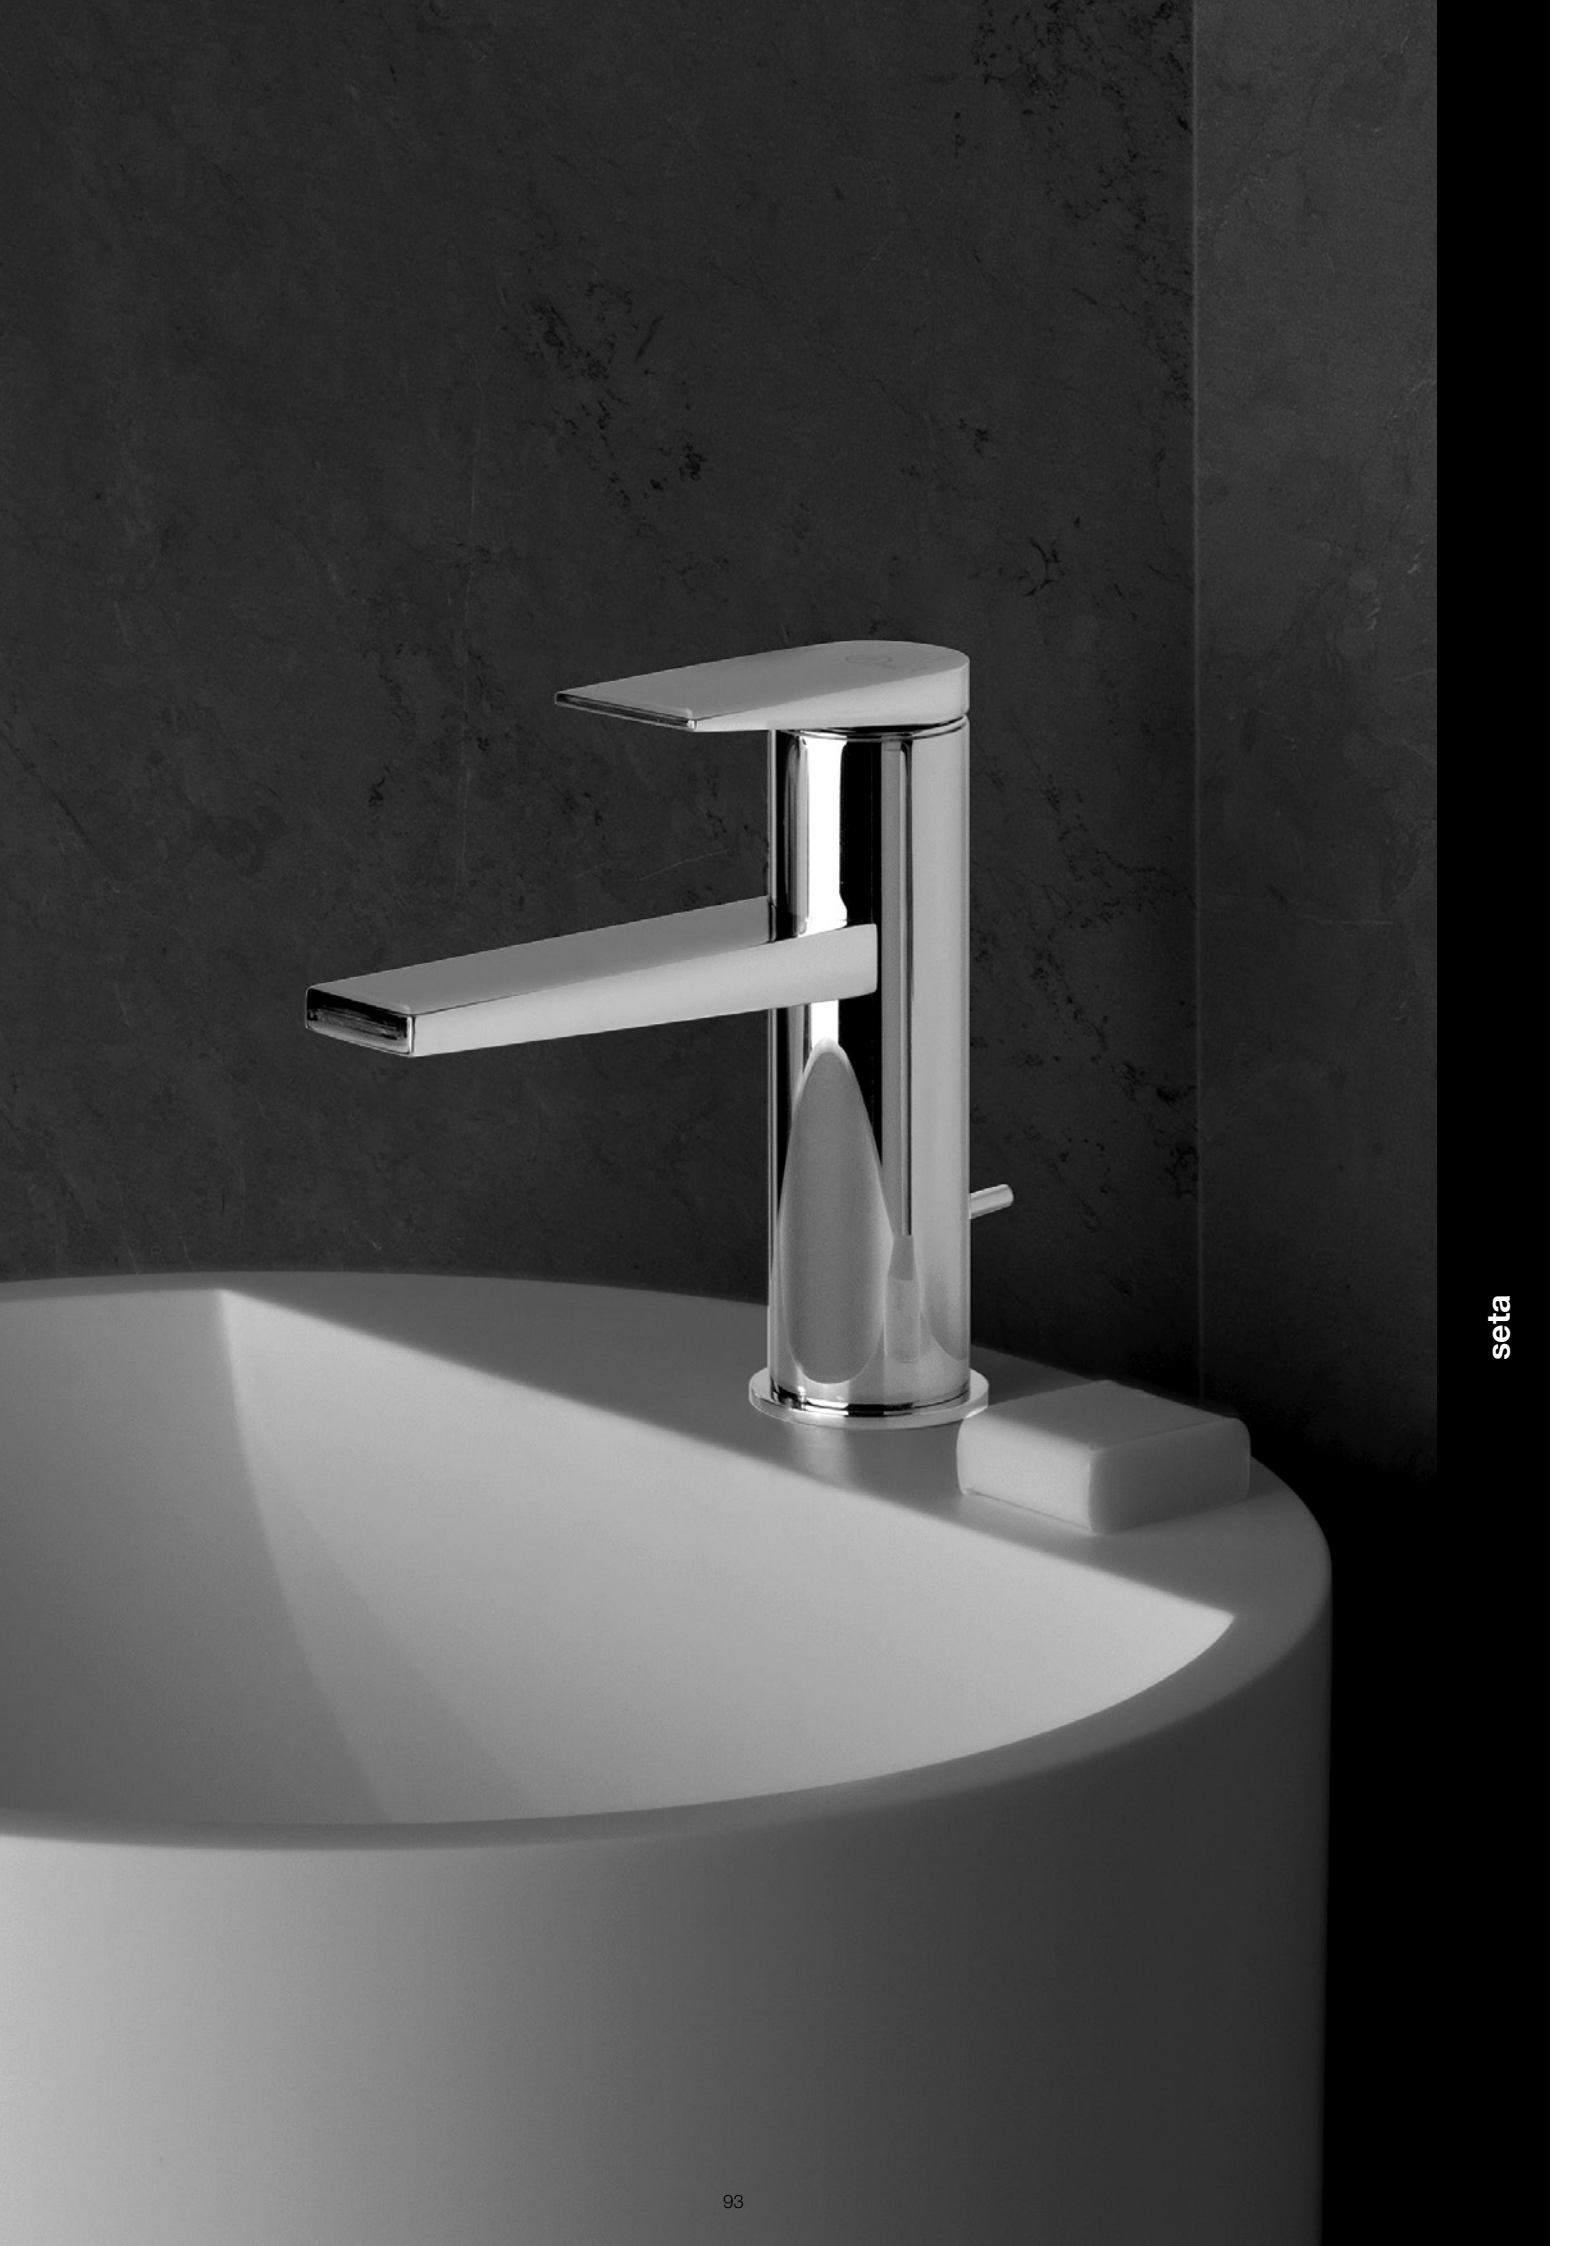

seta

design
ITAMAR HARARI

XOSSCOLLECTION

seta

LAVABO E BIDET BASIN AND BIDET LAVABO ET BIDET

size **R**

SA 73176 CR

monocomando lavabo, scarico 1 1/4"
single-lever basin mixer, 1 1/4" pop-up waste
lavabo monocommande, vidage 1 1/4"

SC 010 CR

scarico click-clack
waste click-clack
vidage click-clack

Scatola incasso compresa
Metal built-in box included
Boîtier metal d'encastrement fourni

SA 73876/17 CR

monocomando lavabo incasso, bocca 170 mm.
concealed single-lever basin mixer, 170 mm. spout
lavabo mural monocommande encastré, bec 170 mm.

CR 023

SA 73801 CR

monocomando vasca esterno con mensola in **solid stone**, supporto doccia **ABS**, flessibile doccia "flexeco" PVC metallizzato cm. 150 e doccia monogetto anticalcare ø 100 mm con sistema **AIRmix**

*exposed single-lever bath shower mixer with **solid stone** shelf, shower bracket **ABS**, "flexeco" shower hose silver PVC, 150 cm. and one spray anti-scale handset ø 100 mm with **AIRmix** saving system*