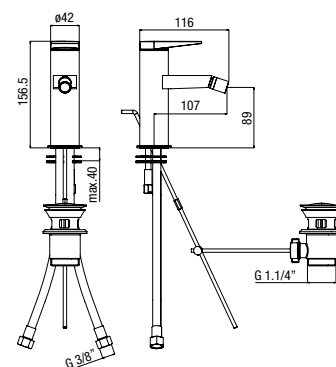

Scatola incasso compresa
Metal built-in box included
Boîtier metal d'encastrement fourni

SA 73876/17 CR

monocomando lavabo incasso, bocca 170 mm.
concealed single-lever basin mixer, 170 mm. spout
lavabo mural monocommande encastré, bec 170 mm.

SA 73876/23 CR

monocomando lavabo incasso, bocca 230 mm.
concealed single-lever basin mixer, 230 mm. spout
lavabo mural monocommande encastré, bec 230 mm.

SA 73221 CR

monocomando bidet, scarico 1 1/4"
single-lever bidet mixer, 1 1/4" pop-up waste
bidet monocommande, vidage 1 1/4"

SA 73221/S CR

monocomando bidet, senza scarico
single-lever bidet mixer, without waste
bidet monocommande, sans vidage