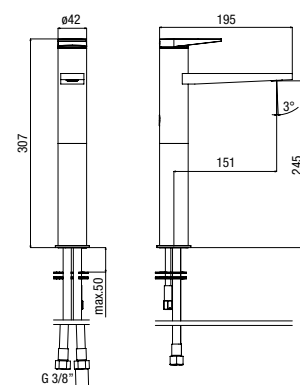

SC 010 CR

scarico click-clack
waste click-clack
vidage click-clack

Scatola incasso compresa
Metal built-in box included
Boîtier metal d'encastrement fourni

SA 73876/17 CR

monocomando lavabo incasso, bocca 170 mm.
concealed single-lever basin mixer, 170 mm. spout
lavabo mural monocommande encastré, bec 170 mm.