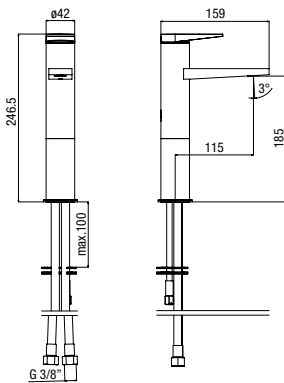

LAVABO E BIDET BASIN AND BIDET LAVABO ET BIDET

size **R**

SA 73176 CR

monocomando lavabo, scarico 1 1/4"
single-lever basin mixer, 1 1/4" pop-up waste
lavabo monocommande, vidage 1 1/4"

SA 73176/S CR

monocomando lavabo, senza scarico
single-lever basin mixer, without waste
lavabo monocommande, sans vidage

size **M**

SA 73179/S CR

monocomando lavabo medio, senza scarico
single-lever "medium" basin mixer, without waste
lavabo monocommande "moyen", sans vidage

SC 010 CR

scarico click-clack
waste click-clack
vidage click-clack

size **T**

SA 73177/S CR

monocomando lavabo alto, senza scarico
single-lever "high" basin mixer, without waste
lavabo monocommande "haut", sans vidage

SC 010 CR

scarico click-clack
waste click-clack
vidage click-clack