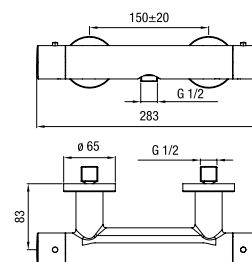

thermostatic

GO 52106 CR

- termostatico vasca esterno
- *exposed thermostatic bath shower mixer*
- bain douche thermostatique apparent