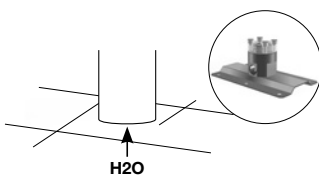

completo di base per fissaggio a pavimento
base for floor mounting included
base pour fixation à étage fourni