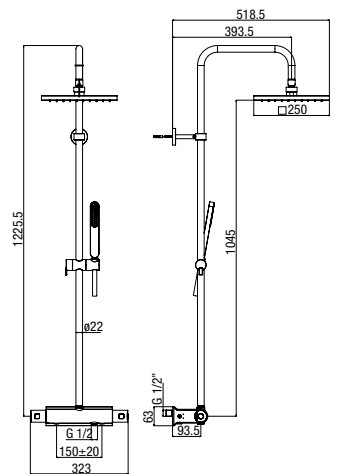

COLONNE DOCCIA SHOWER COLUMNS COLONNES DE DOUCHE

thermostatic

**ZA 69SP2151 CR**

- colonna doccia termostatica
- deviazione integrata
- soffione 250x250 mm. **ABS**
- doccia monogetto anticalcare

*thermostatic shower column*

- integrated diverter
- 250x250 mm. shower head, **ABS**
- one spray handset anti-scale

colonne de douche thermostatique

- inverseur intégré
- pomme de douche 250x250 mm., **ABS**
- douchette monojet anticalcaire

thermostatic

**ZA 69155 CR**

termostatico doccia esterno  
*exposed thermostatic shower mixer*  
 douche thermostatique apparent

thermostatic

**ZA 69100 CR**

termostatico vasca esterno, bocca a **cascata**  
 con supporto doccia ABS, flex PVC 150 cm.  
 e doccia monogetto anticalcare  
*exposed thermostatic bath shower mixer, cascade spout,*  
*ABS shower bracket, PVC flex hose 150 cm.*  
*and one spray handset anti-scale*

bain douche thermostatique apparent, bec **cascade**,  
 avec support douchette ABS, flexible PVC 150 cm.,  
 douchette monojet anticalcaire

**ZA 69306 CR**

termostatico vasca esterno, bocca a cascata, senza set doccia  
*exposed thermostatic bath shower mixer,*  
*cascade spout, without handset kit*