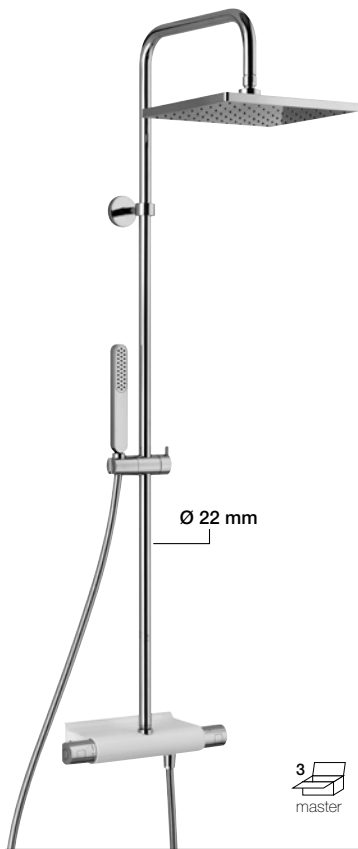

COLONNE DOCCIA SHOWER COLUMNS COLONNES DE DOUCHE

thermostatic

**ZA 69SP2151 CR**

- colonna doccia termostatica
- deviazione integrata
- soffione 250x250 mm. **ABS**
- doccia monogetto anticalcare

*thermostatic shower column*

- integrated diverter
- 250x250 mm. shower head, **ABS**
- one spray handset anti-scale

colonne de douche thermostatique

- inverseur intégré
- pomme de douche 250x250 mm., **ABS**
- douchette monojet anticalcaire

thermostatic

**ZA 69155 CR**

termostatico doccia esterno  
*exposed thermostatic shower mixer*  
 douche thermostatique apparent

thermostatic

**ZA 69100 CR**

termostatico vasca esterno, bocca a **cascata**  
 con supporto doccia ABS, flex PVC 150 cm.  
 e doccia monogetto anticalcare  
*exposed thermostatic bath shower mixer, cascade spout,*  
*ABS shower bracket, PVC flex hose 150 cm.*  
*and one spray handset anti-scale*

bain douche thermostatique apparent, bec **cascade**,  
 avec support douchette ABS, flexible PVC 150 cm.,  
 douchette monojet anticalcaire

**ZA 69306 CR**

termostatico vasca esterno, bocca a cascata, senza set doccia  
*exposed thermostatic bath shower mixer,*  
*cascade spout, without handset kit*