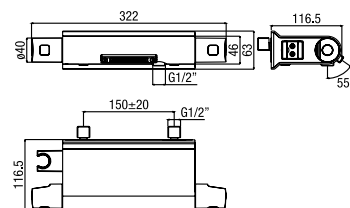

- integrated diverter
- 250x250 mm. shower head, **ABS**
- one spray handset anti-scale

colonne de douche thermostatique

- inverseur intégré
- pomme de douche 250x250 mm., **ABS**
- douchette monojet anticalcaire

thermostatic

**ZA 69155 CR**

termostatico doccia esterno  
*exposed thermostatic shower mixer*  
 douche thermostatique apparent

thermostatic

**ZA 69100 CR**

termostatico vasca esterno, bocca a **cascata**  
 con supporto doccia ABS, flex PVC 150 cm.  
 e doccia monogetto anticalcare  
*exposed thermostatic bath shower mixer, cascade spout,*  
*ABS shower bracket, PVC flex hose 150 cm.*  
*and one spray handset anti-scale*

bain douche thermostatique apparent, bec **cascade**,  
 avec support douchette ABS, flexible PVC 150 cm.,  
 douchette monojet anticalcaire

**ZA 69306 CR**

termostatico vasca esterno, bocca a cascata, senza set doccia  
*exposed thermostatic bath shower mixer,*  
*cascade spout, without handset kit*