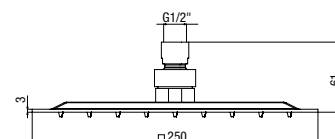

BU 85163 CR
SF 066A CR
BD 035 CR
KI 046 CR

METAL

thermostatic SWK 851163 CR

termostatico doccia incasso con deviatore ceramico

due uscite e regolazione portata

- braccio doccia 350 mm G1/2"
- soffione doccia anticalcare ø 200 mm, **METAL**
- doccia monogetto anticalcare
- supporto doccia con presa acqua, metallo
- flessibile doccia "flexeco" PVC metallizzato cm 150

concealed thermostatic shower valve with two outlets ceramic diverter and stop

- shower arm 350 mm G1/2"
- ø 200 mm shower head, anti-scale, **METAL**
- one-spray handset, anti-scale
- shower bracket with water outlet, metal
- "flexeco" shower hose silver PVC 150 cm

douche thermostatique encastré avec sélecteur céramique **deux sorties**

- bras de douche 350 mm G1/2"
- pomme de douche ø 200 mm, anticalcaire, **METAL**
- douchette monojet anticalcaire
- support douchette avec prise eau, métal
- flexible de douche "flexeco" PVC métallisé 150 cm

UN 57163 CR
SF 074A CR
BD 035 CR
KI 057 CR

METAL

thermostatic SWK 181163 CR

termostatico doccia incasso con deviatore ceramico

due uscite e regolazione portata

- braccio doccia 350 mm G1/2"
- soffione doccia anticalcare 250X250 mm, **METAL SLIM**
- doccia monogetto anticalcare
- supporto doccia con presa acqua, ottone
- flessibile doccia "flexeco" PVC metallizzato cm 150

concealed thermostatic shower valve with two outlets ceramic diverter and stop

- shower arm 350 mm G1/2"
- 250X250 mm shower head, anti-scale, **METAL SLIM**
- one-spray handset, anti-scale
- shower bracket with water outlet, brass
- "flexeco" shower hose silver PVC 150 cm

douche thermostatique encastré avec sélecteur céramique **deux sorties**