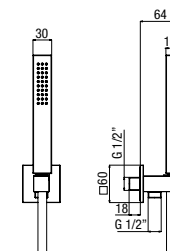

BU 85163 CR
SF 066A CR
BD 035 CR
KI 046 CR

METAL

thermostatic SWK 851163 CR

termostatico doccia incasso con deviatore ceramico

due uscite e regolazione portata

- braccio doccia 350 mm G1/2"
- soffione doccia anticalcare ø 200 mm, **METAL**
- doccia monogetto anticalcare
- supporto doccia con presa acqua, metallo
- flessibile doccia "flexeco" PVC metallizzato cm 150

concealed thermostatic shower valve with two outlets ceramic diverter and stop

- shower arm 350 mm G1/2"
- ø 200 mm shower head, anti-scale, **METAL**
- one-spray handset, anti-scale
- shower bracket with water outlet, metal
- "flexeco" shower hose silver PVC 150 cm

douche thermostatique encastré avec sélecteur céramique **deux sorties**

- bras de douche 350 mm G1/2"
- pomme de douche ø 200 mm, anticalcaire, **METAL**
- douchette monojet anticalcaire
- support douchette avec prise eau, métal
- flexible de douche "flexeco" PVC métallisé 150 cm

UN 57163 CR
SF 074A CR
BD 035 CR
KI 057 CR

METAL

thermostatic SWK 181163 CR

termostatico doccia incasso con deviatore ceramico

due uscite e regolazione portata

- braccio doccia 350 mm G1/2"
- soffione doccia anticalcare 250X250 mm, **METAL SLIM**
- doccia monogetto anticalcare
- supporto doccia con presa acqua, ottone
- flessibile doccia "flexeco" PVC metallizzato cm 150

concealed thermostatic shower valve with two outlets ceramic diverter and stop

- shower arm 350 mm G1/2"
- 250X250 mm shower head, anti-scale, **METAL SLIM**
- one-spray handset, anti-scale
- shower bracket with water outlet, brass
- "flexeco" shower hose silver PVC 150 cm

douche thermostatique encastré avec sélecteur céramique **deux sorties**