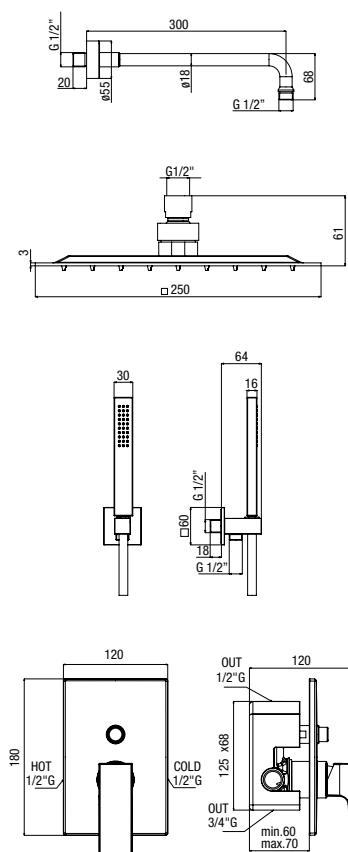

BU 85A863 CR
SF 066A CR
BD 035 CR
KI 046 CR

METAL

SWK 85A1863 CR

monocomando doccia incasso
con deviatore meccanico, piastra **ABS**

- braccio doccia 350 mm G1/2"
- soffione doccia anticalcare $\varnothing$ 200 mm, **METAL**
- doccia monogetto anticalcare
- supporto doccia **ABS**, con presa acqua **ottone**
- flessibile doccia "flexeco" PVC metallizzato cm 150

*concealed single-lever shower mixer with mechanical diverter, **ABS** plate*

- shower arm 350 mm G1/2"
- $\varnothing$ 200 mm shower head, anti-scale, **METAL**
- one-spray handset, anti-scale, **AIRmix** saving system
- shower bracket **ABS**, with water outlet, **brass**
- "flexeco" shower hose silver PVC 150 cm

douche encastré monocommande avec inverseur mécanique, plaque **ABS**

- bras de douche 350 mm G1/2"
- pomme de douche $\varnothing$ 200 mm, anticalcaire, **METAL**
- douchette monojet anticalcaire
- support douchette **ABS**, avec prise eau, **laiton**
- flexible de douche "flexeco" PVC métallisé 150 cm

shower set

UN 18A863 CR
SF 074A CR
BD 035 CR
KI 057 CR

METAL

SWK 18A1863 CR

monocomando doccia incasso
con deviatore meccanico, piastra **ABS**

- braccio doccia 350 mm G1/2"
- soffione doccia anticalcare 250x250 mm, **METAL SLIM**
- doccia monogetto anticalcare
- supporto doccia con presa acqua, ottone
- flessibile doccia "flexeco" PVC metallizzato cm 150

*concealed single-lever shower mixer with mechanical diverter, **ABS** plate*

- shower arm 350 mm G1/2"
- 250x250 mm shower head, anti-scale, **METAL SLIM**
- one-spray handset, anti-scale
- shower bracket with water outlet, **brass**
- "flexeco" shower hose silver PVC 150 cm