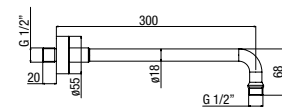

MONOCOMANDO SINGLE-LEVER MONOCOMMANDE

CPL 87863 CR
SF 060 CR
BD 035 CR
KI 060 CR

SWK 87A1863 CR

monocomando doccia incasso
con deviatore meccanico, piastra **ABS**
- braccio doccia 350 mm G1/2"
- soffione doccia anticalcare $\varnothing$ 200 mm, **ABS**
- doccia monogetto anticalcare $\varnothing$ 100 mm
con sistema **AIRmix**
- supporto doccia con presa acqua, metallo
- flessibile doccia "flexeco" PVC metallizzato cm 150

*concealed single-lever shower mixer
with mechanical diverter, ABS plate*

- shower arm 350 mm G1/2"
- $\varnothing$ 200 mm shower head, anti-scale, **ABS**
- $\varnothing$ 100 mm one-spray handset, anti-scale,
AIRmix saving system
- shower bracket with water outlet, metal
- "flexeco" shower hose silver PVC 150 cm

douche encastré monocommande
avec inverseur mécanique, plaque **ABS**

- bras de douche 350 mm G1/2"
- pomme de douche $\varnothing$ 200 mm, anticalcaire, **ABS**
- douchette monojet anticalcaire $\varnothing$ 100 mm
avec système **AIRmix**
- support douchette avec prise eau, métal
- flexible de douche "flexeco" PVC métallisé 150 cm

JO 74863 CR
SF 101A CR
BD 035 CR
KI 060 CR

METAL

SWK 741863 CR

monocomando doccia incasso con deviatore meccanico
- braccio doccia 350 mm G1/2"
- soffione doccia $\varnothing$ 200 mm, **METAL SLIM**
- doccia monogetto anticalcare $\varnothing$ 100 mm
con sistema **AIRmix**
- supporto doccia con presa acqua, metallo
- flessibile doccia "flexeco" PVC metallizzato cm 150

concealed single-lever shower mixer with mechanical diverter

- shower arm 350 mm G1/2"
- $\varnothing$ 200 mm shower head, **METAL SLIM**
- $\varnothing$ 100 mm one-spray handset, anti-scale,
AIRmix saving system
- shower bracket with water outlet, metal
- "flexeco" shower hose silver PVC 150 cm

douche encastré monocommande avec inverseur mécanique