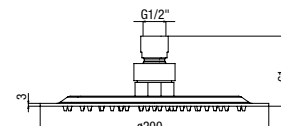

TERMOSTATICI THERMOSTATIC THERMOSTATIQUE

CPL 87163 CR
SF 060 CR
BD 035 CR
KI 060 CR

thermostatic
SWK 871163 CR

termostatico doccia incasso con deviatore ceramico **due uscite** e regolazione portata

- braccio doccia 350 mm G1/2"
- soffione doccia anticalcare $\varnothing$ 200 mm, **ABS**
- doccia monogetto anticalcare $\varnothing$ 100 mm con sistema **AIRmix**
- supporto doccia con presa acqua, metallo
- flessibile doccia "flexeco" PVC metallizzato cm 150

concealed thermostatic shower valve with two outlets ceramic diverter and stop

- shower arm 350 mm G1/2"
- $\varnothing$ 200 mm shower head, anti-scale, **ABS**
- $\varnothing$ 100 mm one-spray handset, anti-scale, **AIRmix saving system**
- shower bracket with water outlet, metal
- "flexeco" shower hose silver PVC 150 cm

douche thermostatique encastré avec sélecteur céramique **deux sorties**

- bras de douche 350 mm G1/2"
- pomme de douche $\varnothing$ 200 mm, anticalcaire, **ABS**
- douchette monojet anticalcaire $\varnothing$ 100 mm avec système **AIRmix**
- support douchette avec prise eau, métal
- flexible de douche "flexeco" PVC métallisé 150 cm

shower set

SPL 72163 CR
SF 101A CR
BD 035 CR
KI 060 CR

thermostatic
SWK 721163 CR

termostatico doccia incasso con deviatore ceramico **due uscite** e regolazione portata

- braccio doccia 350 mm G1/2"
- soffione doccia anticalcare $\varnothing$ 200 mm, **METAL SLIM**
- doccia monogetto anticalcare $\varnothing$ 100 mm con sistema **AIRmix**
- supporto doccia con presa acqua, metallo
- flessibile doccia "flexeco" PVC metallizzato cm 150

concealed thermostatic shower valve with two outlets ceramic diverter and stop