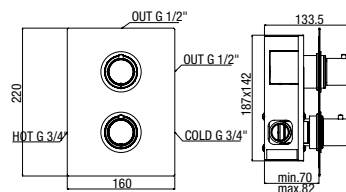

BU 85163 CR
SF 066A CR
BD 035 CR
KI 046 CR

METAL

thermostatic SWK 851163 CR

termostatico doccia incasso con deviatore ceramico

due uscite e regolazione portata

- braccio doccia 350 mm G1/2"
- soffione doccia anticalcare ø 200 mm, **METAL**
- doccia monogetto anticalcare
- supporto doccia con presa acqua, metallo
- flessibile doccia "flexeco" PVC metallizzato cm 150

concealed thermostatic shower valve with two outlets ceramic diverter and stop

- shower arm 350 mm G1/2"
- ø 200 mm shower head, anti-scale, **METAL**
- one-spray handset, anti-scale
- shower bracket with water outlet, metal
- "flexeco" shower hose silver PVC 150 cm

douche thermostatique encastré avec sélecteur céramique **deux sorties**

- bras de douche 350 mm G1/2"
- pomme de douche ø 200 mm, anticalcaire, **METAL**
- douchette monojet anticalcaire
- support douchette avec prise eau, métal
- flexible de douche "flexeco" PVC métallisé 150 cm

UN 57163 CR
SF 074A CR
BD 035 CR
KI 057 CR

METAL

thermostatic SWK 181163 CR

termostatico doccia incasso con deviatore ceramico

due uscite e regolazione portata

- braccio doccia 350 mm G1/2"
- soffione doccia anticalcare 250X250 mm, **METAL SLIM**
- doccia monogetto anticalcare
- supporto doccia con presa acqua, ottone
- flessibile doccia "flexeco" PVC metallizzato cm 150

concealed thermostatic shower valve with two outlets ceramic diverter and stop

- shower arm 350 mm G1/2"
- 250X250 mm shower head, anti-scale, **METAL SLIM**
- one-spray handset, anti-scale
- shower bracket with water outlet, brass
- "flexeco" shower hose silver PVC 150 cm

douche thermostatique encastré avec sélecteur céramique **deux sorties**