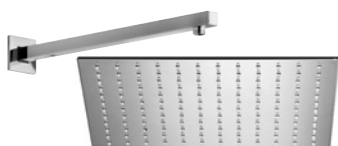

UN 18L163D CR
SF 074A CR
BD 036 CR

METAL

thermostatic
SWK 18L1163 CR

termostatico doccia incasso **due uscite** con kit doccia
- braccio doccia 350 mm 22x22 mm G1/2"
- soffione doccia anticalcare 250X250 mm,

METAL SLIM

concealed thermostatic shower valve two outlets with handset kit

- shower arm 350 mm 22x22 mm G1/2"
- 250X250 mm shower head, anti-scale,

METAL SLIM

douche thermostatique encastré **deux sorties** avec kit douchette

- bras de douche 350 mm 22x22 mm G1/2"
- pomme de douche 250X250 mm, anticalcaire,

METAL SLIM