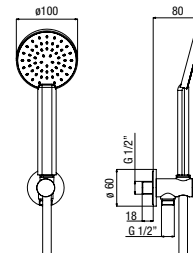

MONOCOMANDO SINGLE-LEVER MONOCOMMANDE

CPL 87863 CR
SF 060 CR
BD 035 CR
KI 060 CR

SWK 87A1863 CR

monocomando doccia incasso
con deviatore meccanico, piastra **ABS**
- braccio doccia 350 mm G1/2"
- soffione doccia anticalcare $\varnothing$ 200 mm, **ABS**
- doccia monogetto anticalcare $\varnothing$ 100 mm
con sistema **AIRmix**
- supporto doccia con presa acqua, metallo
- flessibile doccia "flexeco" PVC metallizzato cm 150

*concealed single-lever shower mixer
with mechanical diverter, ABS plate*

- shower arm 350 mm G1/2"
- $\varnothing$ 200 mm shower head, anti-scale, **ABS**
- $\varnothing$ 100 mm one-spray handset, anti-scale,
AIRmix saving system
- shower bracket with water outlet, metal
- "flexeco" shower hose silver PVC 150 cm

douche encastré monocommande
avec inverseur mécanique, plaque **ABS**

- bras de douche 350 mm G1/2"
- pomme de douche $\varnothing$ 200 mm, anticalcaire, **ABS**
- douchette monojet anticalcaire $\varnothing$ 100 mm
avec système **AIRmix**
- support douchette avec prise eau, métal
- flexible de douche "flexeco" PVC métallisé 150 cm

JO 74863 CR
SF 101A CR
BD 035 CR
KI 060 CR

METAL

SWK 741863 CR

monocomando doccia incasso con deviatore meccanico
- braccio doccia 350 mm G1/2"
- soffione doccia $\varnothing$ 200 mm, **METAL SLIM**
- doccia monogetto anticalcare $\varnothing$ 100 mm
con sistema **AIRmix**
- supporto doccia con presa acqua, metallo
- flessibile doccia "flexeco" PVC metallizzato cm 150

concealed single-lever shower mixer with mechanical diverter

- shower arm 350 mm G1/2"
- $\varnothing$ 200 mm shower head, **METAL SLIM**
- $\varnothing$ 100 mm one-spray handset, anti-scale,
AIRmix saving system
- shower bracket with water outlet, metal
- "flexeco" shower hose silver PVC 150 cm

douche encastré monocommande avec inverseur mécanique