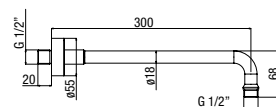

BU 85163 CR
SF 066A CR
BD 035 CR
KI 046 CR

METAL

thermostatic SWK 851163 CR

termostatico doccia incasso con deviatore ceramico

due uscite e regolazione portata

- braccio doccia 350 mm G1/2"
- soffione doccia anticalcare ø 200 mm, **METAL**
- doccia monogetto anticalcare
- supporto doccia con presa acqua, metallo
- flessibile doccia "flexeco" PVC metallizzato cm 150

concealed thermostatic shower valve with two outlets ceramic diverter and stop

- shower arm 350 mm G1/2"
- ø 200 mm shower head, anti-scale, **METAL**
- one-spray handset, anti-scale
- shower bracket with water outlet, metal
- "flexeco" shower hose silver PVC 150 cm

douche thermostatique encastré avec sélecteur céramique **deux sorties**

- bras de douche 350 mm G1/2"
- pomme de douche ø 200 mm, anticalcaire, **METAL**
- douchette monojet anticalcaire
- support douchette avec prise eau, métal
- flexible de douche "flexeco" PVC métallisé 150 cm

UN 57163 CR
SF 074A CR
BD 035 CR
KI 057 CR

METAL

thermostatic SWK 181163 CR

termostatico doccia incasso con deviatore ceramico

due uscite e regolazione portata

- braccio doccia 350 mm G1/2"
- soffione doccia anticalcare 250X250 mm, **METAL SLIM**
- doccia monogetto anticalcare
- supporto doccia con presa acqua, ottone
- flessibile doccia "flexeco" PVC metallizzato cm 150

concealed thermostatic shower valve with two outlets ceramic diverter and stop

- shower arm 350 mm G1/2"
- 250X250 mm shower head, anti-scale, **METAL SLIM**
- one-spray handset, anti-scale
- shower bracket with water outlet, brass
- "flexeco" shower hose silver PVC 150 cm

douche thermostatique encastré avec sélecteur céramique **deux sorties**