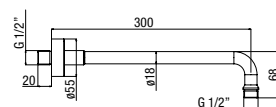

BU 85163 CR
SF 066A CR
BD 035 CR
KI 046 CR

METAL

thermostatic SWK 851163 CR

termostatico doccia incasso con deviatore ceramico

due uscite e regolazione portata

- braccio doccia 350 mm G1/2"
- soffione doccia anticalcare ø 200 mm, **METAL**
- doccia monogetto anticalcare
- supporto doccia con presa acqua, metallo
- flessibile doccia "flexeco" PVC metallizzato cm 150

concealed thermostatic shower valve with two outlets ceramic diverter and stop

- shower arm 350 mm G1/2"
- ø 200 mm shower head, anti-scale, **METAL**
- one-spray handset, anti-scale
- shower bracket with water outlet, metal
- "flexeco" shower hose silver PVC 150 cm

douche thermostatique encastré avec sélecteur céramique **deux sorties**

- bras de douche 350 mm G1/2"
- pomme de douche ø 200 mm, anticalcaire, **METAL**
- douchette monojet anticalcaire
- support douchette avec prise eau, métal
- flexible de douche "flexeco" PVC métallisé 150 cm

UN 57163 CR
SF 074A CR
BD 035 CR
KI 057 CR

METAL

thermostatic SWK 181163 CR

termostatico doccia incasso con deviatore ceramico

due uscite e regolazione portata

- braccio doccia 350 mm G1/2"
- soffione doccia anticalcare 250X250 mm, **METAL SLIM**
- doccia monogetto anticalcare
- supporto doccia con presa acqua, ottone
- flessibile doccia "flexeco" PVC metallizzato cm 150

concealed thermostatic shower valve with two outlets ceramic diverter and stop

- shower arm 350 mm G1/2"
- 250X250 mm shower head, anti-scale, **METAL SLIM**
- one-spray handset, anti-scale
- shower bracket with water outlet, brass
- "flexeco" shower hose silver PVC 150 cm

douche thermostatique encastré avec sélecteur céramique **deux sorties**