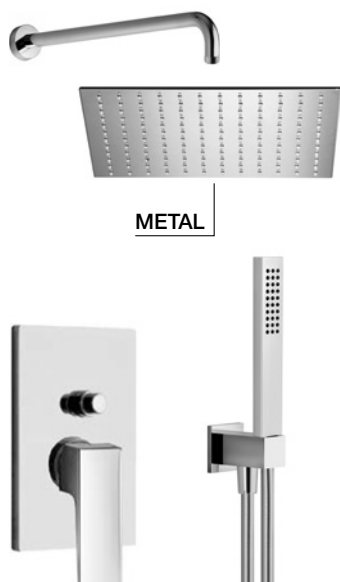

shower set

UN 18A863 CR
SF 074A CR
BD 035 CR
KI 057 CR

METAL

SWK 18A1863 CR

monocomando doccia incasso
con deviatore meccanico, piastra **ABS**

- braccio doccia 350 mm G1/2"
- soffione doccia anticalcare 250x250 mm, **METAL SLIM**
- doccia monogetto anticalcare
- supporto doccia con presa acqua, ottone
- flessibile doccia "flexeco" PVC metallizzato cm 150

*concealed single-lever shower mixer with mechanical diverter, **ABS** plate*

- shower arm 350 mm G1/2"
- 250x250 mm shower head, anti-scale, **METAL SLIM**
- one-spray handset, anti-scale
- shower bracket with water outlet, **brass**
- "flexeco" shower hose silver PVC 150 cm

douche encastré monocommande avec inverseur mécanique, plaque **ABS**

- bras de douche 350 mm G1/2"
- pomme de douche 250x250 mm, anticalcaire, **METAL SLIM**
- douchette monojet anticalcaire
- support douchette avec prise eau, **laiton**
- flexible de douche "flexeco" PVC métallisé 150 cm