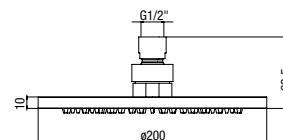

BU 85163 CR
SF 066A CR
BD 035 CR
KI 046 CR

METAL

thermostatic SWK 851163 CR

termostatico doccia incasso con deviatore ceramico

due uscite e regolazione portata

- braccio doccia 350 mm G1/2"
- soffione doccia anticalcare ø 200 mm, **METAL**
- doccia monogetto anticalcare
- supporto doccia con presa acqua, metallo
- flessibile doccia "flexeco" PVC metallizzato cm 150

concealed thermostatic shower valve with two outlets ceramic diverter and stop

- shower arm 350 mm G1/2"
- ø 200 mm shower head, anti-scale, **METAL**
- one-spray handset, anti-scale
- shower bracket with water outlet, metal
- "flexeco" shower hose silver PVC 150 cm

douche thermostatique encastré avec sélecteur céramique **deux sorties**

- bras de douche 350 mm G1/2"
- pomme de douche ø 200 mm, anticalcaire, **METAL**
- douchette monojet anticalcaire
- support douchette avec prise eau, métal
- flexible de douche "flexeco" PVC métallisé 150 cm

UN 57163 CR
SF 074A CR
BD 035 CR
KI 057 CR

METAL

thermostatic SWK 181163 CR

termostatico doccia incasso con deviatore ceramico

due uscite e regolazione portata

- braccio doccia 350 mm G1/2"
- soffione doccia anticalcare 250X250 mm, **METAL SLIM**
- doccia monogetto anticalcare
- supporto doccia con presa acqua, ottone
- flessibile doccia "flexeco" PVC metallizzato cm 150

concealed thermostatic shower valve with two outlets ceramic diverter and stop

- shower arm 350 mm G1/2"
- 250X250 mm shower head, anti-scale, **METAL SLIM**
- one-spray handset, anti-scale
- shower bracket with water outlet, brass
- "flexeco" shower hose silver PVC 150 cm

douche thermostatique encastré avec sélecteur céramique **deux sorties**