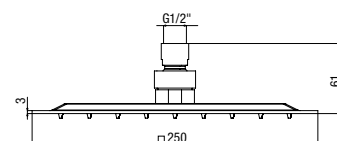

UN 18L163D CR
SF 074A CR
BD 036 CR

METAL

thermostatic
SWK 18L1163 CR

termostatico doccia incasso **due uscite** con kit doccia
- braccio doccia 350 mm 22x22 mm G1/2"
- soffione doccia anticalcare 250X250 mm,

METAL SLIM

concealed thermostatic shower valve two outlets with handset kit

- shower arm 350 mm 22x22 mm G1/2"
- 250X250 mm shower head, anti-scale,

METAL SLIM

douche thermostatique encastré **deux sorties** avec kit douchette

- bras de douche 350 mm 22x22 mm G1/2"
- pomme de douche 250X250 mm, anticalcaire,

METAL SLIM

shower set

BU 85L163D CR
SF 066A CR
BD 035 CR

METAL

thermostatic
SWK 85L1163 CR

termostatico doccia incasso **due uscite** con kit doccia
- braccio doccia 350 mm G1/2"
- soffione doccia anticalcare ø 200 mm, **METAL**

concealed thermostatic shower valve two outlets with handset kit

- shower arm 350 mm G1/2"
- ø 200 mm shower head, anti-scale, **METAL**

douche thermostatique encastré **deux sorties** avec kit douchette

- bras de douche 350 mm G1/2"
- pomme de douche ø 200 mm, anticalcaire, **METAL**