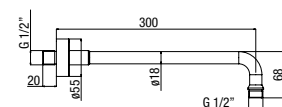

MONOCOMANDO SINGLE-LEVER MONOCOMMANDE

CPL 87863 CR
SF 060 CR
BD 035 CR
KI 060 CR

SWK 87A1863 CR

monocomando doccia incasso
con deviatore meccanico, piastra **ABS**
- braccio doccia 350 mm G1/2"
- soffione doccia anticalcare $\varnothing$ 200 mm, **ABS**
- doccia monogetto anticalcare $\varnothing$ 100 mm
con sistema **AIRmix**
- supporto doccia con presa acqua, metallo
- flessibile doccia "flexeco" PVC metallizzato cm 150

*concealed single-lever shower mixer
with mechanical diverter, ABS plate*

- shower arm 350 mm G1/2"
- $\varnothing$ 200 mm shower head, anti-scale, **ABS**
- $\varnothing$ 100 mm one-spray handset, anti-scale,
AIRmix saving system
- shower bracket with water outlet, metal
- "flexeco" shower hose silver PVC 150 cm

douche encastré monocommande
avec inverseur mécanique, plaque **ABS**

- bras de douche 350 mm G1/2"
- pomme de douche $\varnothing$ 200 mm, anticalcaire, **ABS**
- douchette monojet anticalcaire $\varnothing$ 100 mm
avec système **AIRmix**
- support douchette avec prise eau, métal
- flexible de douche "flexeco" PVC métallisé 150 cm

JO 74863 CR
SF 101A CR
BD 035 CR
KI 060 CR

METAL

SWK 741863 CR

monocomando doccia incasso con deviatore meccanico
- braccio doccia 350 mm G1/2"
- soffione doccia $\varnothing$ 200 mm, **METAL SLIM**
- doccia monogetto anticalcare $\varnothing$ 100 mm
con sistema **AIRmix**
- supporto doccia con presa acqua, metallo
- flessibile doccia "flexeco" PVC metallizzato cm 150

concealed single-lever shower mixer with mechanical diverter

- shower arm 350 mm G1/2"
- $\varnothing$ 200 mm shower head, **METAL SLIM**
- $\varnothing$ 100 mm one-spray handset, anti-scale,
AIRmix saving system
- shower bracket with water outlet, metal
- "flexeco" shower hose silver PVC 150 cm

douche encastré monocommande avec inverseur mécanique