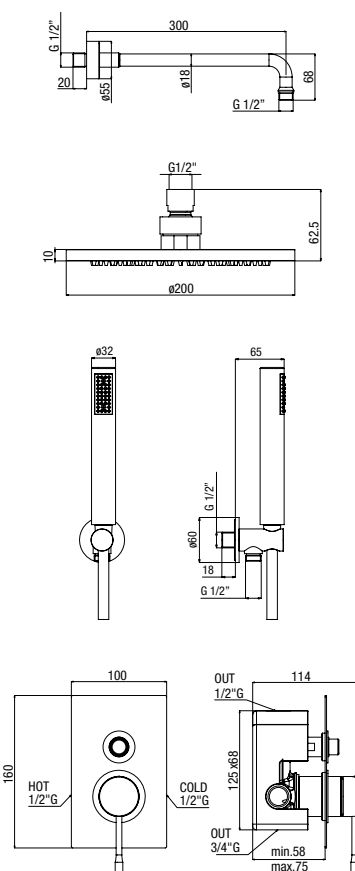

BU 85A863 CR
SF 066A CR
BD 035 CR
KI 046 CR

METAL

SWK 85A1863 CR

monocomando doccia incasso
con deviatore meccanico, piastra **ABS**

- braccio doccia 350 mm G1/2"
- soffione doccia anticalcare $\varnothing$ 200 mm, **METAL**
- doccia monogetto anticalcare
- supporto doccia **ABS**, con presa acqua **ottone**
- flessibile doccia "flexeco" PVC metallizzato cm 150

*concealed single-lever shower mixer with mechanical diverter, **ABS** plate*

- shower arm 350 mm G1/2"
- $\varnothing$ 200 mm shower head, anti-scale, **METAL**
- one-spray handset, anti-scale, **AIRmix** saving system
- shower bracket **ABS**, with water outlet, **brass**
- "flexeco" shower hose silver PVC 150 cm

douche encastré monocommande avec inverseur mécanique, plaque **ABS**

- bras de douche 350 mm G1/2"
- pomme de douche $\varnothing$ 200 mm, anticalcaire, **METAL**
- douchette monojet anticalcaire
- support douchette **ABS**, avec prise eau, **laiton**
- flexible de douche "flexeco" PVC métallisé 150 cm

shower set

UN 18A863 CR
SF 074A CR
BD 035 CR
KI 057 CR

METAL

SWK 18A1863 CR

monocomando doccia incasso
con deviatore meccanico, piastra **ABS**

- braccio doccia 350 mm G1/2"
- soffione doccia anticalcare 250x250 mm, **METAL SLIM**
- doccia monogetto anticalcare
- supporto doccia con presa acqua, ottone
- flessibile doccia "flexeco" PVC metallizzato cm 150

*concealed single-lever shower mixer with mechanical diverter, **ABS** plate*

- shower arm 350 mm G1/2"
- 250x250 mm shower head, anti-scale, **METAL SLIM**
- one-spray handset, anti-scale
- shower bracket with water outlet, **brass**
- "flexeco" shower hose silver PVC 150 cm