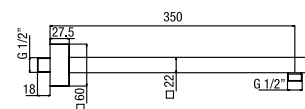

UN 18L163D CR
SF 074A CR
BD 036 CR

METAL

thermostatic
SWK 18L1163 CR

termostatico doccia incasso **due uscite** con kit doccia
- braccio doccia 350 mm 22x22 mm G1/2"
- soffione doccia anticalcare 250X250 mm,

METAL SLIM

concealed thermostatic shower valve two outlets with handset kit

- shower arm 350 mm 22x22 mm G1/2"
- 250X250 mm shower head, anti-scale,

METAL SLIM

douche thermostatique encastré **deux sorties** avec kit douchette

- bras de douche 350 mm 22x22 mm G1/2"
- pomme de douche 250X250 mm, anticalcaire,

METAL SLIM

shower set

BU 85L163D CR
SF 066A CR
BD 035 CR

METAL

thermostatic
SWK 85L1163 CR

termostatico doccia incasso **due uscite** con kit doccia
- braccio doccia 350 mm G1/2"
- soffione doccia anticalcare ø 200 mm, **METAL**

concealed thermostatic shower valve two outlets with handset kit

- shower arm 350 mm G1/2"
- ø 200 mm shower head, anti-scale, **METAL**

douche thermostatique encastré **deux sorties** avec kit douchette

- bras de douche 350 mm G1/2"
- pomme de douche ø 200 mm, anticalcaire, **METAL**