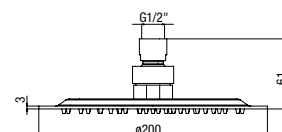

MONOCOMANDO SINGLE-LEVER MONOCOMMANDE

CPL 87863 CR
SF 060 CR
BD 035 CR
KI 060 CR

SWK 87A1863 CR

monocomando doccia incasso
con deviatore meccanico, piastra **ABS**
- braccio doccia 350 mm G1/2"
- soffione doccia anticalcare $\varnothing$ 200 mm, **ABS**
- doccia monogetto anticalcare $\varnothing$ 100 mm
con sistema **AIRmix**
- supporto doccia con presa acqua, metallo
- flessibile doccia "flexeco" PVC metallizzato cm 150

*concealed single-lever shower mixer
with mechanical diverter, ABS plate*

- shower arm 350 mm G1/2"
- $\varnothing$ 200 mm shower head, anti-scale, **ABS**
- $\varnothing$ 100 mm one-spray handset, anti-scale,
AIRmix saving system
- shower bracket with water outlet, metal
- "flexeco" shower hose silver PVC 150 cm

douche encastré monocommande
avec inverseur mécanique, plaque **ABS**

- bras de douche 350 mm G1/2"
- pomme de douche $\varnothing$ 200 mm, anticalcaire, **ABS**
- douchette monojet anticalcaire $\varnothing$ 100 mm
avec système **AIRmix**
- support douchette avec prise eau, métal
- flexible de douche "flexeco" PVC métallisé 150 cm

JO 74863 CR
SF 101A CR
BD 035 CR
KI 060 CR

METAL

SWK 741863 CR

monocomando doccia incasso con deviatore meccanico
- braccio doccia 350 mm G1/2"
- soffione doccia $\varnothing$ 200 mm, **METAL SLIM**
- doccia monogetto anticalcare $\varnothing$ 100 mm
con sistema **AIRmix**
- supporto doccia con presa acqua, metallo
- flessibile doccia "flexeco" PVC metallizzato cm 150

concealed single-lever shower mixer with mechanical diverter

- shower arm 350 mm G1/2"
- $\varnothing$ 200 mm shower head, **METAL SLIM**
- $\varnothing$ 100 mm one-spray handset, anti-scale,
AIRmix saving system
- shower bracket with water outlet, metal
- "flexeco" shower hose silver PVC 150 cm

douche encastré monocommande avec inverseur mécanique