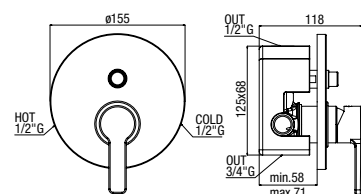

MONOCOMANDO SINGLE-LEVER MONOCOMMANDE

CPL 87863 CR
SF 060 CR
BD 035 CR
KI 060 CR

SWK 87A1863 CR

monocomando doccia incasso
con deviatore meccanico, piastra **ABS**
- braccio doccia 350 mm G1/2"
- soffione doccia anticalcare $\varnothing$ 200 mm, **ABS**
- doccia monogetto anticalcare $\varnothing$ 100 mm
con sistema **AIRmix**
- supporto doccia con presa acqua, metallo
- flessibile doccia "flexeco" PVC metallizzato cm 150

*concealed single-lever shower mixer
with mechanical diverter, ABS plate*

- shower arm 350 mm G1/2"
- $\varnothing$ 200 mm shower head, anti-scale, **ABS**
- $\varnothing$ 100 mm one-spray handset, anti-scale,
AIRmix saving system
- shower bracket with water outlet, metal
- "flexeco" shower hose silver PVC 150 cm

douche encastré monocommande
avec inverseur mécanique, plaque **ABS**

- bras de douche 350 mm G1/2"
- pomme de douche $\varnothing$ 200 mm, anticalcaire, **ABS**
- douchette monojet anticalcaire $\varnothing$ 100 mm
avec système **AIRmix**
- support douchette avec prise eau, métal
- flexible de douche "flexeco" PVC métallisé 150 cm

JO 74863 CR
SF 101A CR
BD 035 CR
KI 060 CR

METAL

SWK 741863 CR

monocomando doccia incasso con deviatore meccanico
- braccio doccia 350 mm G1/2"
- soffione doccia $\varnothing$ 200 mm, **METAL SLIM**
- doccia monogetto anticalcare $\varnothing$ 100 mm
con sistema **AIRmix**
- supporto doccia con presa acqua, metallo
- flessibile doccia "flexeco" PVC metallizzato cm 150

concealed single-lever shower mixer with mechanical diverter

- shower arm 350 mm G1/2"
- $\varnothing$ 200 mm shower head, **METAL SLIM**
- $\varnothing$ 100 mm one-spray handset, anti-scale,
AIRmix saving system
- shower bracket with water outlet, metal
- "flexeco" shower hose silver PVC 150 cm

douche encastré monocommande avec inverseur mécanique